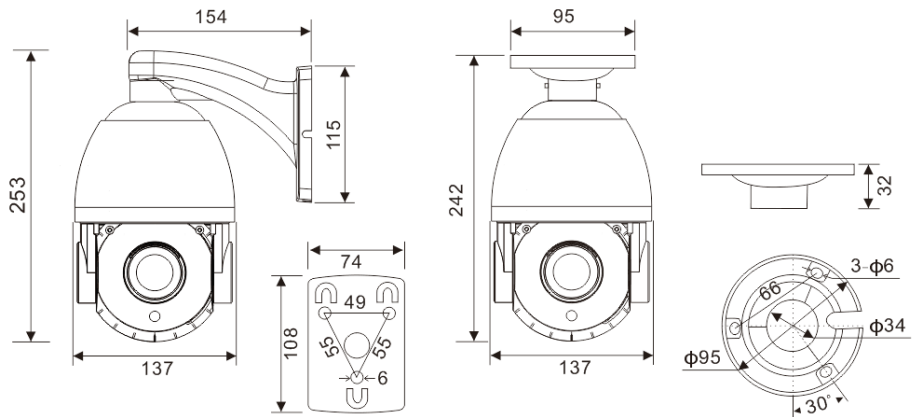

Model: **ON-PTZ608FIR-V2-20X**

**8MP 4K H.265 Mini 20X Zoom POE PTZ IP Camera**

**Features:**

- 1/2.8" Sony low-light CMOS sensor
- 4K 8MP resolution 3840 x 2160 output
- low illumination 0.01Lux
- 20x optical zoom lens
- Day/Night, AWB/MWB, BLC, HLC, 2D/3D-DNR, Shutter, IR-CUT
- D-WDR, Mirror, flip, Defogging

## Technical Specifications:

<b>Model</b>	<b>ON-PTZ608FIR-V2-20X</b>
<b>Camera</b>	
Image Sensor	1/2.8" Sony CMOS
Effective Pixels	8 megapixels
Electronic Shutter	AUTO, 1/25s ~ 1/100000s
Min. Illumination	0.01Lux@F1.2(AGC ON), 0Lux IR on
Day/Night	Auto/Color/(B/W)/Timing
WDR	Digital WDR
White Balance	Auto/Manual
BLC /HLC	Support
DNR	2D/3D DNR
Other	AGC, Motion Detection, Privacy Mask, Flip, OSD overlay
<b>Encode</b>	
Video Standard	H.264/H.265
Video Resolution	MainStream: 20fps@8MP(3840x2160), 30fps@6MP(3072x2048)/5MP(2592x1944)/4MP/3MP/1080P/720P, etc. Sub stream: 720x480/VGA(640x480)/360P/QVGA@30fps, etc.
Video Bitrates	512Kbps - 12Mbps, VBR/CBR
Audio Standard	G.711-u/G.711-a
Built-in Mic	Optional

<b>IR Led</b>	
IR Led	8pcs array IR Led (4 near + 4 far)
IR Distance	80-100 M
<b>Lens</b>	
Focal length	4.7-94mm
IRIS	F1.6-3.5
View angle	64 - 2.9 °
Zoom	20x optical zoom
<b>Optional Function</b>	
High power PoE , Auto tracking	
<b>PTZ</b>	
Pan/Tilt Range	Pan: 0° ~ 360°; Tilt: 0° ~ 90°
Preset Point	128
Control Speed	Pan: 0.5° ~40° /s; Tilt: 0.5° ~40° /s
A-B Scanning	Support
Auto Cruising	Support 8 groups
Power on Action	Preset/Scan/Cruise
Power-off Recovery	Support
<b>Network Services</b>	
Protocol	HTTP/RTSP/FTP/NFS/SMTP/DHCP/NTP, etc.
P2P	Yes
Web	IE , Firefox (32bit esr), etc.
Media	CMS, Android, IOS
ONVIF	17.06 compatible
<b>General</b>	
Network Port	1-RJ45, 100Mbps, PoE 48V in
Power Supply	12 VDC ± 10% 2A
Power Consumption	< 20 W
Operating Temp.	-30°C -(+60)°C, 10%-90%RH
Size	Φ137(mm)×234(mm)
Weight	2.3kg