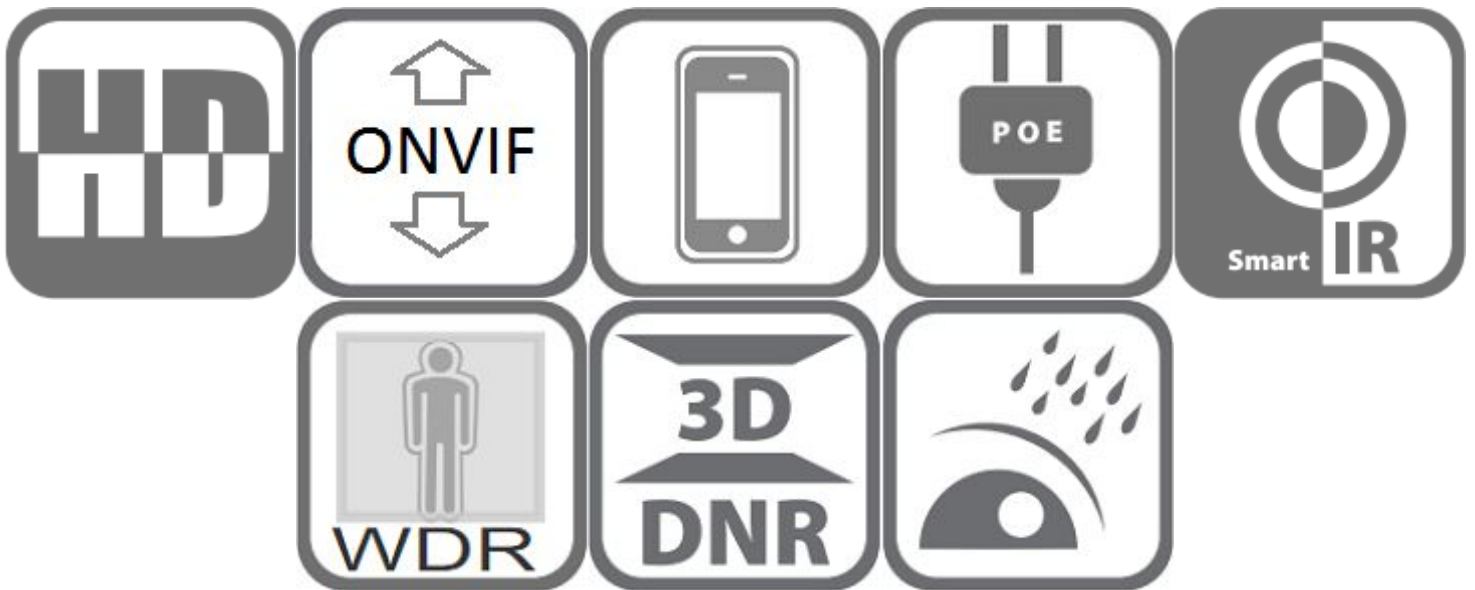

Model: **ON-PTZ608FIR-V2-20X**

8MP 4K H.265 Mini 20X Zoom POE PTZ IP Camera

Features:

- 1/2.8" Sony low-light CMOS sensor
- 4K 8MP resolution 3840 x 2160 output
- low illumination 0.01Lux
- 20x optical zoom lens
- Day/Night, AWB/MWB, BLC, HLC, 2D/3D-DNR, Shutter, IR-CUT
- D-WDR, Mirror, flip, Defogging