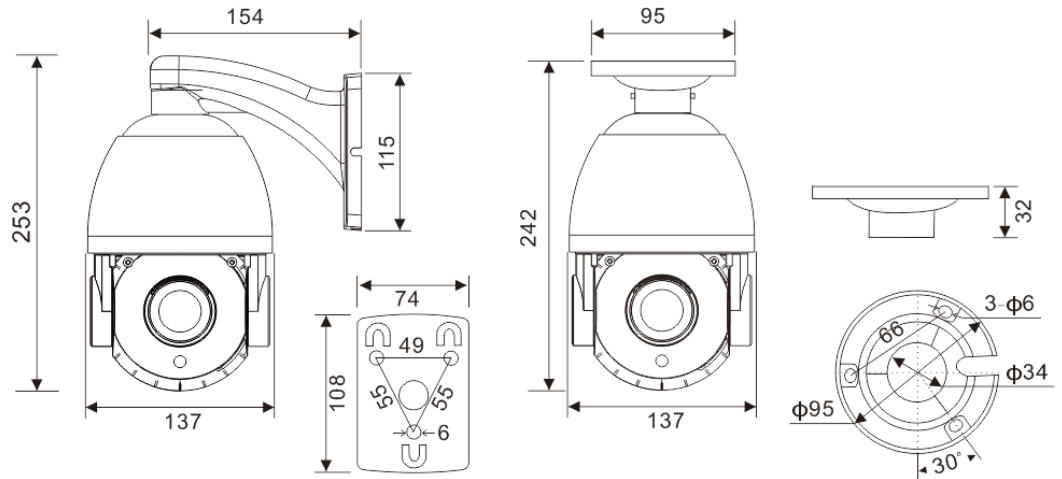

Model: **ON-PTZ608FIRC-20X**

4K 20X Dual Light human auto tracking POE PTZ Dome

Features:

- 1/2.8" Sony low-light CMOS sensor
- 4K 8MP resolution 3840 x 2160 output
- low illumination 0.01Lux
- 20x optical zoom lens
- Day/Night, AWB/MWB, BLC, HLC, 2D/3D-DNR, Shutter, IR-CUT
- D-WDR, Mirror, flip, Defogging
- Multiply Style OSD Overlay, Motion Detection, Privacy Mask
- RTSP and Onvif 17.06 compatible with many third-party NVR

Technical Specifications:

Model	ON-PTZ608FIRC-20X
Camera	
Image Sensor	1/2.8" Sony CMOS
Effective Pixels	8 megapixels
Electronic Shutter	AUTO, 1/25s ~ 1/100000s
Min. Illumination	0.01Lux@F1.2(AGC ON), 0Lux IR on
Day/Night	Auto/Color/(B/W)/Timing
WDR	Digital WDR
White Balance	Auto/Manual
BLC /HLC	Support
DNR	2D/3D DNR
Other	AGC,Motion Detection,Privacy Mask,Flip,OSD overlay
Encode	
Video Standard	H.264/H.265
Video Resolution	MainStream:20fps@8MP(3840x2160),30fps@6MP(3072x2048)/5MP(2592x1944)/4MP/3MP/1080P/720P,etc. Sub stream: 720x480/VGA(640x480)/360P/QVGA@30fps,etc.
Video Bitrates	512Kbps - 12Mbps, VBR/CBR
Audio Standard	G.711-u/G.711-a
Built-in Mic	Optional
LEDs	

IR LEDs	6 PCS warm light, light distance 40-50 meters, 8 PCS Array IR LEDs, IR distance 60-80 meters
LEDs Distance	light distance 40-50meters light distance 40-50meters
Lens	
Focal length	4.7-94mm
IRIS	F1.6-3.5
View angle	64 - 2.9 °
Zoom	20x optical zoom
Optional Function	
High power PoE, human auto tracking, built in Mic	
PTZ	
Pan/Tilt Range	Pan: 0° ~ 360°; Tilt: 0° ~ 90°
Preset Point	128
Control Speed	Pan: 0.5° ~40° /s; Tilt: 0.5° ~40° /s
A-B Scanning	Support
Auto Cruising	Support 8 groups
Power on Action	Preset/Scan/Cruise
Power-off Recovery	Support
Network Services	
Protocol	HTTP/RTSP/FTP/NFS/SMTP/DHCP/NTP, etc.
P2P	Yes
Web	IE , Firefox (32bit esr), etc.
Media	CMS, Android, IOS
ONVIF	17.06 compatible
General	
Network Port	1-RJ45, 100Mbps, PoE 48V in
Power Supply	12 VDC ± 10% 2A
Power Consumption	< 20 W
Operating Temp.	-30°C -(+60)°C, 10%-90%RH
Size	Φ137(mm)×234(mm)
Weight	2.3kg