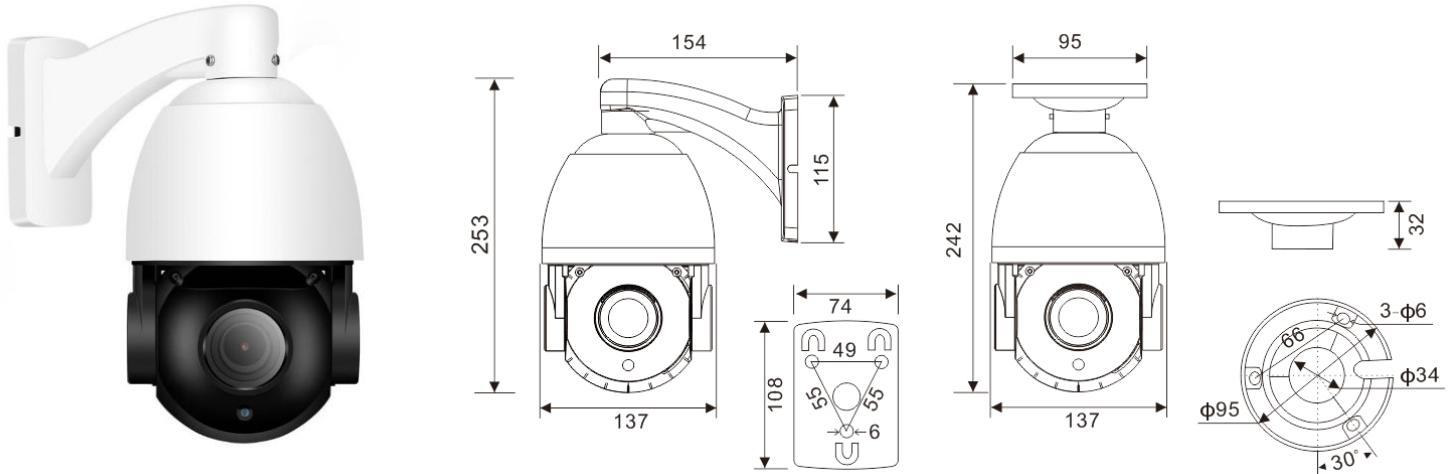

Model: **ON-PTZ608IR-V2-33X**

8 Megapixels 33X PoE infrared Mini IP PTZ camera

Features:

- 1/2.8" Sony low-light CMOS sensor
- 4K 8MP resolution 3840 x 2160 output
- low illumination 0.01Lux
- 33x optical zoom lens (4.5-148.5mm)
- Auto iris, Day/Night, AWB/MWB, BLC, HLC, 2D/3D-DNR, Shutter, IR-CUT
- D-WDR, Mirror, flip, Defogging
- Multiply Style OSD Overlay, Motion Detection, Privacy Mask

Model	ON-PTZ608IR-V2-33X
Camera	
Image Sensor	1/2.8" Sony CMOS
Effective Pixels	8 megapixels
Electronic Shutter	AUTO, 1/25s ~ 1/100000s
Min. Illumination	0.01Lux@F1.2(AGC ON), 0Lux IR on
Day/Night	Auto/Color/(B/W)/Timing
WDR	Digital WDR
White Balance	Auto/Manual
BLC /HLC	Support
DNR	2D/3D DNR
Other	AGC,Motion Detection,Privacy Mask,Flip,OSD overlay
Encode	
Video Standard	H.264/H.265
Video Resolution	MainStream:20fps@8MP(3840x2160),30fps@6MP(3072x2048)/5MP(2592x1944)/4MP/3MP/1080P/720P,etc. Sub stream: 720x480/VGA(640x480)/360P/QVGA@30fps,etc.
Video Bitrates	512Kbps - 12Mbps, VBR/CBR
Audio Standard	G.711-u/G.711-a
Built-in Mic	Optional
IR Led	
IR Led	8pcs array IR Led (4 near + 4 far)
IR Distance	80-100 M
Lens	

Focal length	4.5-148.5mm
F Value	F1.5-22
IRIS	Auto Iris
View angle	68 - 2.8 °
Zoom	30x optical zoom
Functions	
High power PoE/ Built in Microphone/Human body detection	
PTZ	
Pan/Tilt Range	Pan: 0° ~ 360°; Tilt: 0° ~ 90°
Preset Point	128
Control Speed	Pan: 0.5° ~40° /s; Tilt: 0.5° ~40° /s
A-B Scanning	Support
Auto Cruising	Support 8 groups
Power on Action	Preset/Scan/Cruise
Power-off Recovery	Support
Network Services	
Protocol	HTTP/RTSP/FTP/NFS/SMTP/DHCP/NTP, etc.
P2P	Yes
Web	IE , Firefox (32bit esr), etc.
Media	CMS, Android, IOS
ONVIF	17.06 compatible
General	
Network Port	1-RJ45, 100Mbps, PoE 48V in
Power Supply	12 VDC ± 10% 2A
Power Consumption	< 20 W
Operating Temp.	-30°C -(+60)°C, 10%-90%RH
Size	Φ137(mm)×234(mm)
Weight	2.3kg