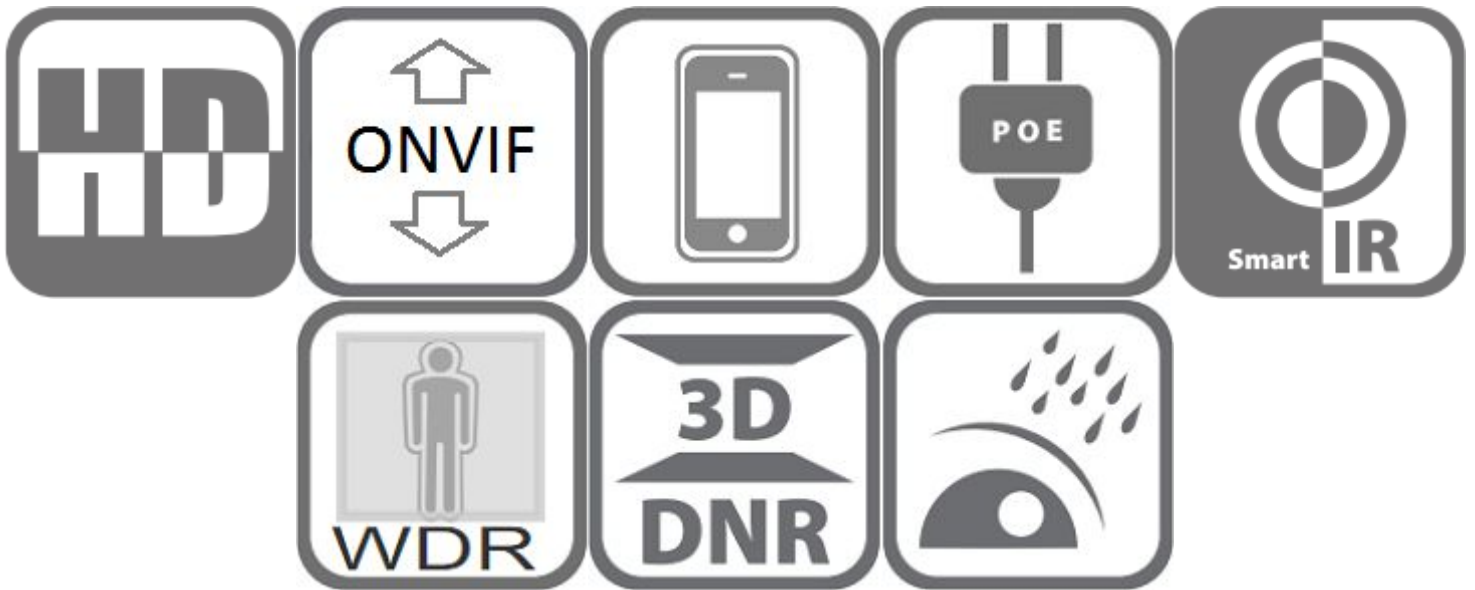

Model: **ON-PTZ608IR-V2-33X**

8 Megapixels 33X PoE infrared Mini IP PTZ camera

Features:

- 1/2.8" Sony low-light CMOS sensor
- 4K 8MP resolution 3840 x 2160 output
- low illumination 0.01Lux
- 33x optical zoom lens (4.5-148.5mm)
- Auto iris, Day/Night, AWB/MWB, BLC, HLC, 2D/3D-DNR, Shutter, IR-CUT
- D-WDR, Mirror, flip, Defogging
- Multiply Style OSD Overlay, Motion Detection, Privacy Mask

- RTSP and Onvif 17.06 compatible with many third-party NVR
- H.264/H.265 dual-stream media server
- Easy-to-use P2P Cloud service
- Support user authentication, video data encryption
- Support Alarm Snapshot to Email and FTP
- Multiply WEB browser IE,Firefox 32bit ESR, PC Client, Mobile APP remote access
- Lightning protection 4000V
- Strong water-proof housing IP66
- 8 pcs Array IR Led, IR distance 80-100 meters

Focal length	4.5-148.5mm
F Value	F1.5-22
IRIS	Auto Iris
View angle	68 - 2.8 °
Zoom	30x optical zoom
Functions	
High power PoE/ Built in Microphone/Human body detection	
PTZ	
Pan/Tilt Range	Pan: 0° ~ 360°; Tilt: 0° ~ 90°
Preset Point	128
Control Speed	Pan: 0.5° ~40° /s; Tilt: 0.5° ~40° /s
A-B Scanning	Support
Auto Cruising	Support 8 groups
Power on Action	Preset/Scan/Cruise
Power-off Recovery	Support
Network Services	
Protocol	HTTP/RTSP/FTP/NFS/SMTP/DHCP/NTP, etc.
P2P	Yes
Web	IE , Firefox (32bit esr), etc.
Media	CMS, Android, IOS
ONVIF	17.06 compatible
General	
Network Port	1-RJ45, 100Mbps, PoE 48V in
Power Supply	12 VDC ± 10% 2A
Power Consumption	< 20 W
Operating Temp.	-30°C -(+60)°C, 10%-90%RH
Size	Φ137(mm)×234(mm)
Weight	2.3kg