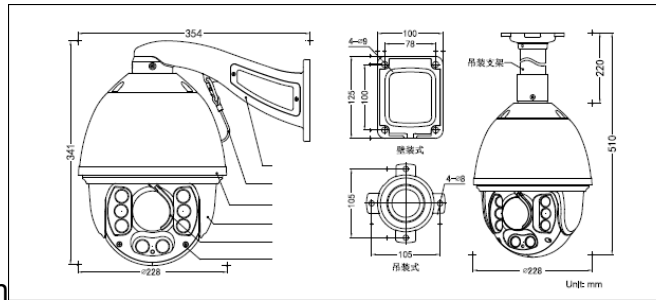

Model: **ON-PTZ608SIR-33X-HS**

8 Megapixels Human Detection infrared Mini IP PTZ camera

6-inch

Features:

- 1/2.8" Sony CMOS sensor
- 4K resolution 3840 x 2160P
- Low illumination 0.01Lux
- 33x optical zoom
- Smart cool fan and heater temperature control system inside
- Smart Human Detection Vehicle Detection tracking
- Day/Night, AWB/MWB, BLC, HLC, 2D/3D-DNR, Shutter, IR-CUT
- D-WDR, Flip, Defogging
- Multiply Style OSD Overlay, Motion Detection, Privacy Mask
- RTSP and Onvif 17.06 compatible with many third-party NVR
- H.264/H.265 three-stream media server
- Easy-to-use P2P Cloud service
- Support user authentication, video data encryption
- Support Alarm Snapshot to Email and FTP
- Multiply WEB browser IE, Firefox, Chrome, Edge, Safari
- Free PC Client, Mobile APP remote access
- RJ45 100Mbps network port
- Lightning protection 4000V
- Strong metal water-proof housing, IP66
- 10 pcs Array IR Led, IR distance 120-150 meters

Technical Specifications:

Model	ON-PTZ608SIR-33X-HS
Camera	
Image Sensor	1/2.8" Sony CMOS
Effective Pixels	8 megapixels
Electronic Shutter	AUTO, 1/10s ~ 1/100000s
Min. Illumination	0.01Lux@F1.2(AGC ON)
Day/Night	Auto/Color/(B/W)/Timing
WDR	Digital WDR
White Balance	Auto/Manual
BLC /HLC	Support
DNR	2D/3D DNR
Other	Image adjust , Flip
Encode	
Video Standard	H.264/H.265/ H.265+
Video Resolution	MainStream:20fps@8MP(3840x2160),30fps@6MP(3072x2048)/5MP(2592x1944)/4MP/3MP/1080P/720P,etc. Sub stream: 720x480/VGA(640x480)/360P/QVGA@30fps,etc. Third stream:1080P/720P/CIF
Video Bitrates	512Kbps - 12Mbps, VBR/CBR
Audio Standard	G.711-u/G.711-a/AAC
IR Led	
IR Led	10pcs array IR Led (4 near + 6 far)
IR Distance	120-150 M
Lens	
Focal length	4.7-155mm
IRIS	F1.6-22
View angle	60.5 - 2.3 °
Zoom	33x optical zoom
Optional Function	
Aduio-in/out(3.5mm), Alarm-in(2-CH)/out, CVBS, Reset button	