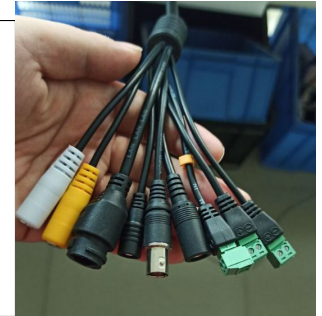

Model: **ON-PTZ608SIR-33X-HS**

8 Megapixels Human Detection infrared Mini IP PTZ camera

6-inch

Features:

- 1/2.8" Sony CMOS sensor
- 4K resolution 3840 x 2160P
- Low illumination 0.01Lux
- 33x optical zoom
- Smart cool fan and heater temperature control system inside
- Smart Human Detection Vehicle Detection tracking
- Day/Night, AWB/MWB, BLC, HLC, 2D/3D-DNR, Shutter, IR-CUT
- D-WDR, Flip, Defogging
- Multiply Style OSD Overlay, Motion Detection, Privacy Mask
- RTSP and Onvif 17.06 compatible with many third-party NVR
- H.264/H.265 three-stream media server
- Easy-to-use P2P Cloud service
- Support user authentication, video data encryption
- Support Alarm Snapshot to Email and FTP
- Multiply WEB browser IE, Firefox, Chrome, Edge, Safari
- Free PC Client, Mobile APP remote access
- RJ45 100Mbps network port
- Lightning protection 4000V
- Strong metal water-proof housing, IP66
- 10 pcs Array IR Led, IR distance 120-150 meters

PTZ	
Pan/Tilt Range	Pan: 0° ~ 360°; Tilt: -10° ~ 90°
Preset Point	256
Preset rotate speed	350°/s
Control Speed	Pan: 0.01°~120° /s; Tilt: 0.01°~120° /s
A-B Scanning	Support 8 groups
Auto Cruising	Support 8 groups patrol
Pattern Scanning	Support 4 groups pattern
Power on Action	Preset/Scan/Cruise/pattern
Power-off Recovery	Support
Network Services	
Protocol	HTTP/HTTPS/RTSP/FTP/SMTP/DHCP/NTP/NFS/RTMP, etc.
P2P	Yes
Web	IE, Firefox, Chrome, Edge, Safari
Media	CMS, Android, IOS
ONVIF	17.06 compatible
General	
Network Port	1-RJ45, 100Mbps
Power Supply	12 VDC ± 10% 4A
Power Consumption	< 50 W
Operating Temp.	-30°C-(+60)°C, 10%-90%RH
Size	Φ228(mm)×341(mm)
Weight	5.6kg