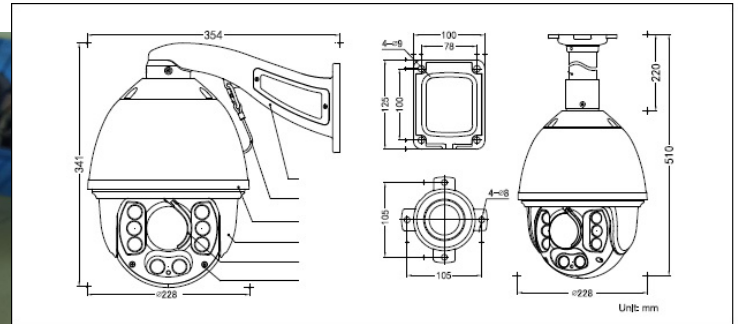

MODEL: **ON-PTZ608SIR-33X**

8 Megapixels Human Detection infrared Mini IP PTZ camera

6-inch

Features:

- 1/2.8" Sony CMOS sensor
- 4K resolution 3840 x 2160P
- Low illumination 0.01Lux
- 33x optical zoom
- Smart cool fan and heater temperature control system inside
- Smart Human Detection Vehicle Detection tracking
- Day/Night, AWB/MWB, BLC, HLC, 2D/3D-DNR, Shutter, IR-CUT
- D-WDR, Flip, Defogging
- Multiply Style OSD Overlay, Motion Detection, Privacy Mask
- RTSP and Onvif 17.06 compatible with many third-party NVR
- H.264/H.265 three-stream media server
- Easy-to-use P2P Cloud service
- Support user authentication, video data encryption
- Support Alarm Snapshot to Email and FTP
- Multiply WEB browser IE, Firefox, Chrome, Edge, Safari
- Free PC Client, Mobile APP remote access
- RJ45 100mbps network port
- Lightning protection 4000V
- Strong metal water-proof housing, IP66
- 10 pcs Array IR Led, IR distance 120-150 meters

Technical Specifications:

Model	ON-PTZ608SIR-33X
Camera	
Image Sensor	1/2.8" Sony CMOS
Effective Pixels	8 megapixels
Electronic Shutter	AUTO, 1/10s ~ 1/100000s
Min. Illumination	0.01Lux@F1.2(AGC ON)
Day/Night	Auto/Color/(B/W)/Timing
WDR	Digital WDR
White Balance	Auto/Manual
BLC /HLC	Support
DNR	2D/3D DNR
Other	Image adjust , Flip
Encode	
Video Standard	H.264/H.265/ H.265+
Video Resolution	MainStream:20fps@8MP(3840x2160),30fps@6MP(3072x2048)/5MP(2592x1944)/4MP/3MP/1080P/720P,etc. Sub stream: 720x480/VGA(640x480)/360P/QVGA@30fps,etc. Third stream:1080P/720P/CIF
Video Bitrates	512Kbps - 12Mbps, VBR/CBR
Audio Standard	G.711-u/G.711-a/AAC
IR Led	
IR Led	10pcs array IR Led (4 near + 6 far)
IR Distance	120-150 M
Lens	
Focal length	4.7-155mm
IRIS	F1.6-22
View angle	60.5 - 2.3 °
Zoom	33x optical zoom
Optional Function	
Aduio-in/out(3.5mm), Alarm-in(2-CH)/out, CVBS, Reset button	
PTZ	
Pan/Tilt Range	Pan: 0° ~ 360°; Tilt: -10° ~ 90°