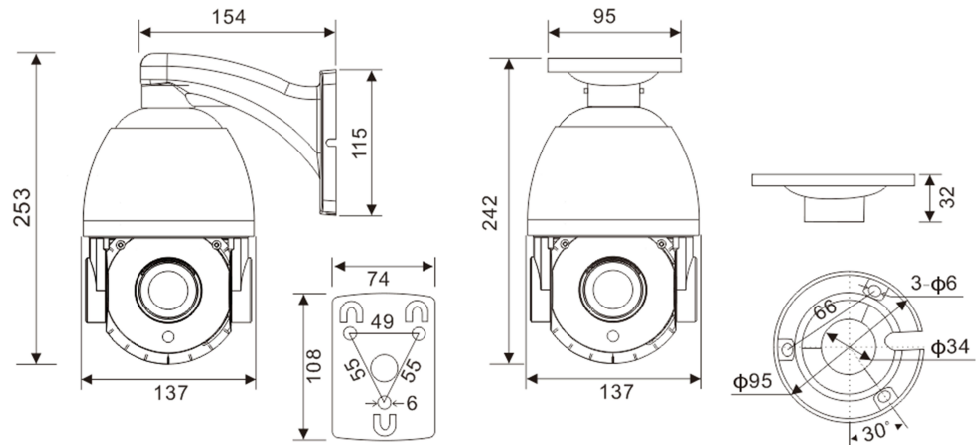

Model: **ON-PTZ716FIRC-20X**

6MP 20X Dual Light human auto tracking POE PTZ Dome

Features:

- 1/2.8" Sony low-light CMOS sensor
- 6MP 25fps resolution 3072x2048
- low illumination 0.01Lux
- 20x optical zoom lens
- Day/Night, AWB/MWB, BLC, HLC, 2D/3D-DNR, Shutter, IR-CUT
- D-WDR, Mirror, flip, Defogging
- Multiply Style OSD Overlay, Motion Detection, Privacy Mask
- RTSP and Onvif 17.06 compatible with many third-party NVR
- H.264/H.265 dual-stream media server
- Easy-to-use P2P Cloud service

Technical Specifications:

Model	ON-PTZ716FIRC-20X
Camera	
Image Sensor	1/2.8" Sony CMOS
Effective Pixels	6 megapixels
Electronic Shutter	AUTO, 1/25s ~ 1/100000s
Min. Illumination	0.01Lux@F1.2(AGC ON), 0Lux IR on
Day/Night	Auto/Color/(B/W)/Timing
WDR	Digital WDR
White Balance	Auto/Manual
BLC /HLC	Support
DNR	2D/3D DNR
Other	AGC,Motion Detection,Privacy Mask,Flip,OSD overlay
Encode	
Video Standard	H.264/H.265
Video Resolution	Main Stream: 25fps@6MP(3072x2048)/25fps@5MP(2592x1944)/4MP(2592x1520)/3MP, 30fps@1080P/720P Sub stream: 25fps@D1/VGA/360P/CIF, etc.
Video Bitrates	512Kbps - 8Mbps, VBR/CBR
Audio Standard	G.711-u/G.711-a
Built-in Mic	Yes
LEDs	
IR LEDs	6 PCS warm light, light distance 40-50 meters, 8 PCS Array IR LEDs, IR distance 60-80 meters
LEDs Distance	light distance 40-50meters IR distance 60-80meters
Lens	
Focal length	4.7-94mm