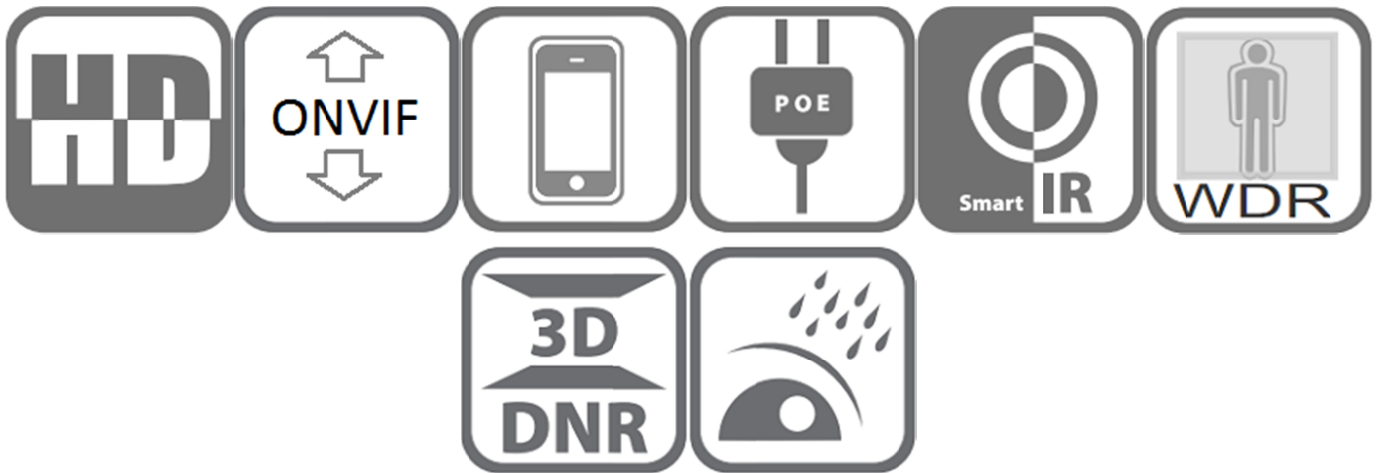

Model: **ON-PTZ716FIRC-20X**

6MP 20X Dual Light human auto tracking POE PTZ Dome

Features:

- 1/2.8" Sony low-light CMOS sensor
- 6MP 25fps resolution 3072x2048
- low illumination 0.01Lux
- 20x optical zoom lens
- Day/Night, AWB/MWB, BLC, HLC, 2D/3D-DNR, Shutter, IR-CUT
- D-WDR, Mirror, flip, Defogging
- Multiply Style OSD Overlay, Motion Detection, Privacy Mask
- RTSP and Onvif 17.06 compatible with many third-party NVR
- H.264/H.265 dual-stream media server
- Easy-to-use P2P Cloud service

- Support user authentication, video data encryption
- Support Alarm Snapshot to Email and FTP
- Multiply WEB browser IE,Firefox 32bit ESR, PC Client, Mobile APP remote access
- Lightning protection 4000V
- Strong water-proof housing IP66
- 6 PCS warm light, light distance 40-50meters,
8 PCS Array IR LEDs, IR distance 60-80 meters
- Support human auto tracking, built in Mic.
- Human body detection, Vehicle detection

Technical Specifications:

Model	ON-PTZ716FIRC-20X
Camera	
Image Sensor	1/2.8" Sony CMOS
Effective Pixels	6 megapixels
Electronic Shutter	AUTO, 1/25s ~ 1/100000s
Min. Illumination	0.01Lux@F1.2(AGC ON), 0Lux IR on
Day/Night	Auto/Color/(B/W)/Timing
WDR	Digital WDR
White Balance	Auto/Manual
BLC /HLC	Support
DNR	2D/3D DNR
Other	AGC,Motion Detection,Privacy Mask,Flip,OSD overlay
Encode	
Video Standard	H.264/H.265
Video Resolution	Main Stream: 25fps@6MP(3072x2048)/25fps@5MP(2592x1944)/4MP(2592x1520)/3MP, 30fps@1080P/720P Sub stream: 25fps@D1/VGA/360P/CIF, etc.
Video Bitrates	512Kbps - 8Mbps, VBR/CBR
Audio Standard	G.711-u/G.711-a
Built-in Mic	Yes
LEDs	
IR LEDs	6 PCS warm light, light distance 40-50 meters, 8 PCS Array IR LEDs, IR distance 60-80 meters
LEDs Distance	light distance 40-50meters IR distance 60-80meters
Lens	
Focal length	4.7-94mm