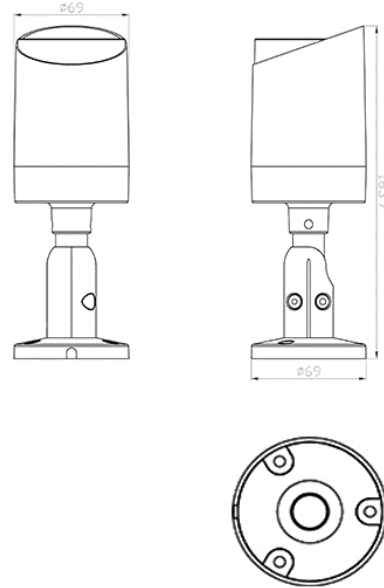

Model: **ON-T828CZ49EA**

8MP 4 in 1 ColorVu Bullet Camera

Features:

- ❖ 4-in-1 HDCVI / HDTVII/AHD / CVBS optional output
- ❖ Full HD resolution 3480H x 2160V
- ❖ Ultra low illumination 0.01Lux@(F1.2 ,AGC On)
- ❖ Up to 300M long distance and high speed real time monitoring
- ❖ OSD menu control up the coaxial cable (UTC)
- ❖ Day/Night (ICR), AWB, AGC, 2DDNR, D-WDR, Flip
- ❖ Lightning protection 6V-15V
- ❖ Strong water-proof housing, IP67
- ❖ Support AOC at TVI mode
- ❖ 2pcs soft and warm lighting Leds, distance 20-30 meters
- ❖ 2.8 mm F1.6 true starlight lens

Technical Specifications:

Model	ON-T828CZ49EA
Camera	
Image Sensor	1/2.8" 8 Mega pixels CMOS
Chipset	Sony IMX415+TP3818
Effective Pixels	3840(H)×2160 (V)
Video Resolution	4K@12.5/15fps (PAL/NTSC)
Electronic Shutter	AUTO, 1/25 - 1/10,000s
Min. Illumination	0.01Lux@F1.2(AGC ON), 0Lux IR on
Video System	PAL/NTSC
Video Output	1 channel, HDCVI / HDTV/ AHD/ CVBS , adjustable
Video Switch	DIP switch
Mic	Yes (TVI Mode available)
Day/Night	Auto/Color/(B/W)/EXT
WDR	Digital WDR
White Balance	ATW/Manual
AGC/BLC	Support
DNR	2D NR
OSD Menu	Multiple languages OSD menu control up the coaxial cable (UTC)
IR Led	
IR Led	2pcs Soft and warm lighting LEDs
IR Distance	20-30 M
Lens	
Focal length	2.8 mm fixed lens
General	
Power Supply	12 VDC ± 10%
Power Consumption	< 5 W
Operating Temp.	-20°C-(+60)°C, 10%-90%RH