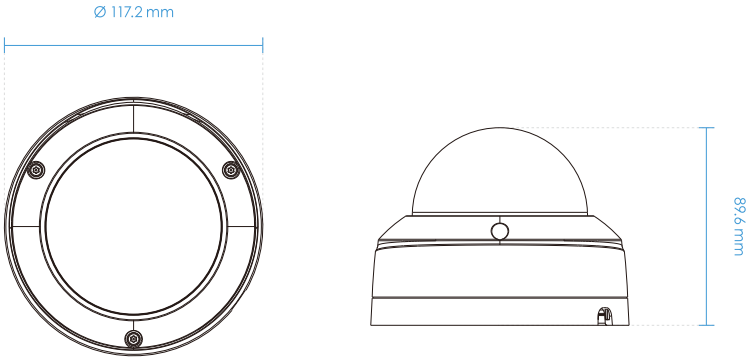

General

Connectors	RJ-45 cable connector for 10/100Mbps Network/PoE connection
LED Indicator	System power and status indicator
Power Input	IEEE 802.3af PoE Class 2
Power Consumption	Max. 6.49 W/3.69 W (IR on/off)
Dimensions	Ø 117.2 x 89.6 mm
Weight	540 g
Certifications	EMC: CE (EN 55032 Class B, EN 55024), FCC (FCC Part 15 Subpart B Class B), RCM (AS/NZS CISPR 32 Class B), VCCI (VCCI-CISPR 32 Class B); Safety: UL (UL 62368-1), CB (IEC/EN 62368-1, IEC/EN 60950-22, IEC/EN 62471); Environment: IK10 (IEC 62262), IP66 (IEC 60529); IA: BIS (IS 13252)
Operating Temperature	Starting Temperature: -10°C ~ 60°C (14°F ~ 140°F) Working Temperature: -30°C ~ 60°C (-22°F ~ 140°F)
Humidity	90%
Warranty	36 months

Dimensions

Compatible Accessories

Mounting Kits

AM-21A (V02)
L-shape Bracket

Mounting Kits

AM-51G
Adapting Plate

Mounting Kits

AM-52E
Mounting Adapter