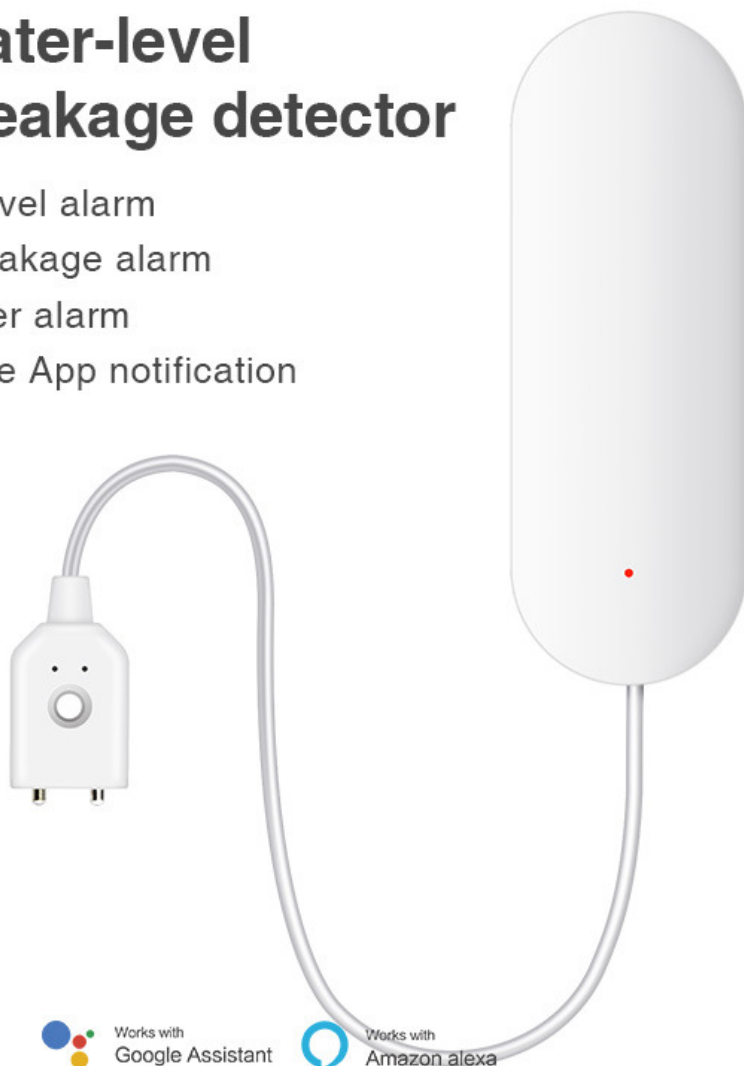

TUYA WiFi Smart Leakage Detector and Smart Valve Controller

APP send the alarm message

IP67 waterproof

Easy for installation

Could change the battery, and stand by time could reach 8 months

Install them in the kitchen/living room/bathroom.
When water leaks or water is over water level, alarm will be triggered to APP.

WiFi water-level water-leakage detector

- Water-level alarm
- Water-leakage alarm
- Full-water alarm
- Real-time App notification

tuya[®]

Works with
Google Assistant

Works with
Amazon alexa

To put on the water level position you want to set. When water is over water level, the alarm will send message to APP.

APP Remote Control

1. Mobile control 2. Set time to turn on / off 3. Smart Home